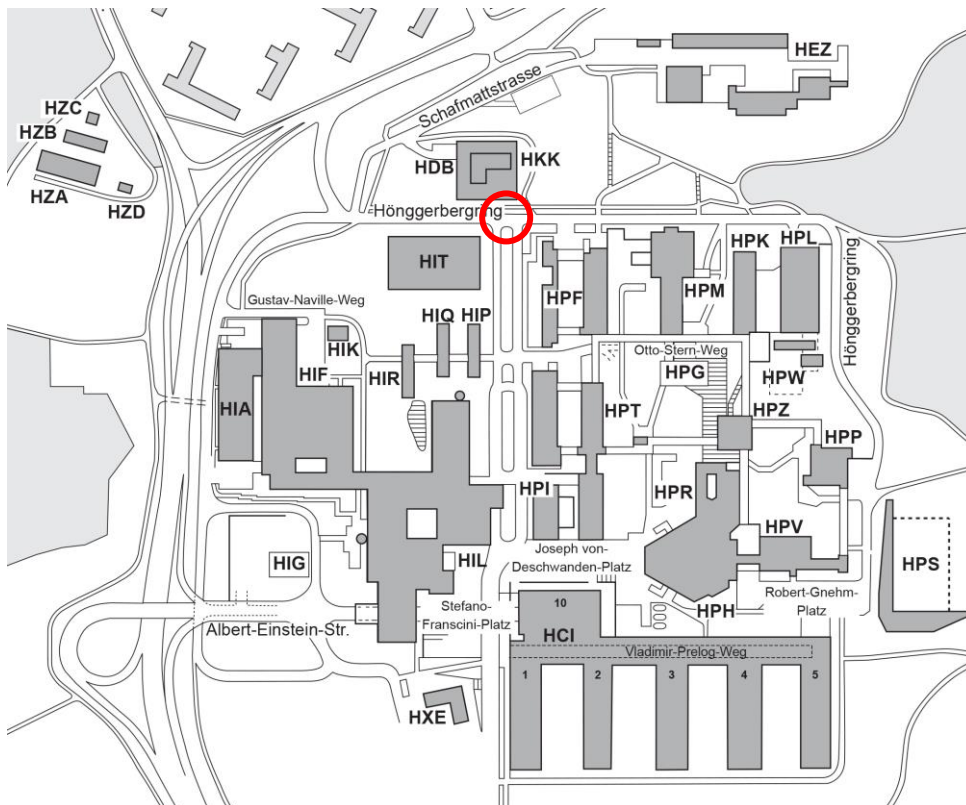

Mobile: 077 929 41 98

Individual transport to Empa:

Meeting point at Empa "Empfang" (NEST building) at Überlandstrasse 129 in Dübendorf

Time: **15:45**

Please carry working dresses! After the exercise, **individual return journey** from station Dübendorf. Please let me know, if you cannot attend! (ali.jafarabadi@empa.ch)